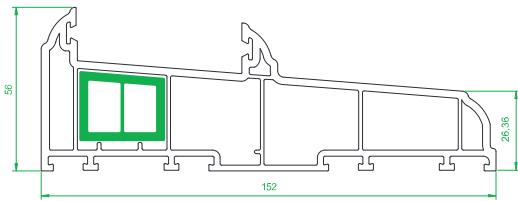

4001
Outer Frame

4002
Small Sash

4003
Medium Sash

4005
152mm Cill

4006
185mm Cill

4007
225mm Cill

4008
24mm Ovolo Co Ex
Glazing Bead

4009
24mm Square Co Ex
Glazing Bead

4010
Interlock

4012
Sash Stop

4013
Sash Stop with upstand

4101
Astragal Bar

4120
20mm Add On

4401
Thermal Insert
For 4001 Medium Sash

4402
Thermal Insert
For 4003 Medium Sash

4403
Thermal Insert
For 4002 Small Sash