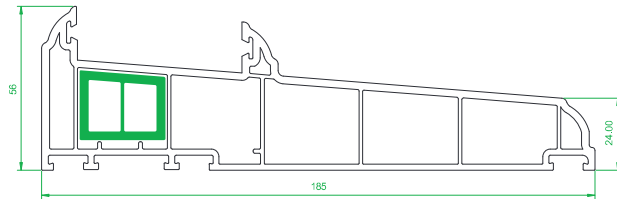

4001
Outer Frame

4002
Small Sash

4003
Medium Sash

4005
152mm Cill

4006
185mm Cill

4007
225mm Cill

4008
24mm Ovolo Co Ex
Glazing Bead

4009
24mm Square Co Ex
Glazing Bead

4010
Interlock

4012
Sash Stop

4013
Sash Stop with upstand

4101
Astragal Bar

4120
20mm Add On

4401
Thermal Insert
For 4001 Medium Sash

4402
Thermal Insert
For 4003 Medium Sash

4403
Thermal Insert
For 4002 Small Sash