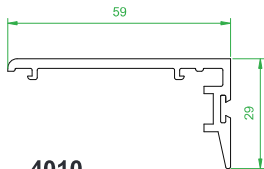

4001
Outer Frame

4002
Small Sash

4003
Medium Sash

4005
152mm Cill

4006
185mm Cill

4007
225mm Cill

4008
24mm Ovolo Co Ex
Glazing Bead

4009
24mm Square Co Ex
Glazing Bead

4010
Interlock

4012
Sash Stop

4013
Sash Stop with upstand

4101
Astragal Bar

4120
20mm Add On

4401
Thermal Insert
For 4001 Medium Sash

4402
Thermal Insert
For 4003 Medium Sash

4403
Thermal Insert
For 4002 Small Sash