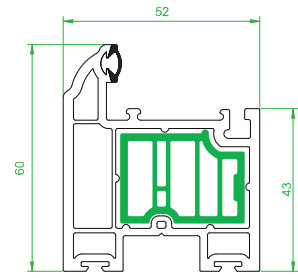

4001
Outer Frame

4002
Small Sash

4003
Medium Sash

4005
152mm Cill

4006
185mm Cill

4007
225mm Cill

4008
24mm Ovolo Co Ex
Glazing Bead

4009
24mm Square Co Ex
Glazing Bead

4010
Interlock

4012
Sash Stop

4013
Sash Stop with upstand

4101
Astragal Bar

4120
20mm Add On

4401
Thermal Insert
For 4001 Medium Sash

4402
Thermal Insert
For 4003 Medium Sash

4403
Thermal Insert
For 4002 Small Sash