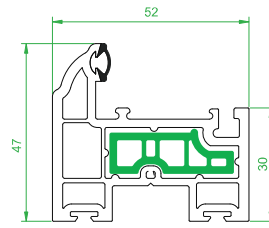

4001
Outer Frame

4002
Small Sash

4003
Medium Sash

4005
152mm Cill

4006
185mm Cill

4007
225mm Cill

4008
24mm Ovolo Co Ex
Glazing Bead

4009
24mm Square Co Ex
Glazing Bead

4010
Interlock

4012
Sash Stop

4013
Sash Stop with upstand

4101
Astragal Bar

4120
20mm Add On

4401
Thermal Insert
For 4001 Medium Sash

4402
Thermal Insert
For 4003 Medium Sash

4403
Thermal Insert
For 4002 Small Sash