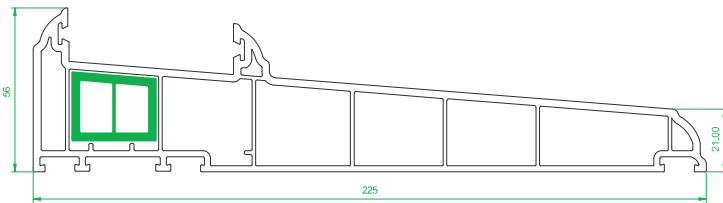

4001
Outer Frame

4002
Small Sash

4003
Medium Sash

4005
152mm Cill

4006
185mm Cill

4007
225mm Cill

4008
24mm Ovolo Co Ex
Glazing Bead

4009
24mm Square Co Ex
Glazing Bead

4010
Interlock

4012
Sash Stop

4013
Sash Stop with upstand

4101
Astragal Bar

4120
20mm Add On

4401
Thermal Insert
For 4001 Medium Sash

4402
Thermal Insert
For 4003 Medium Sash

4403
Thermal Insert
For 4002 Small Sash